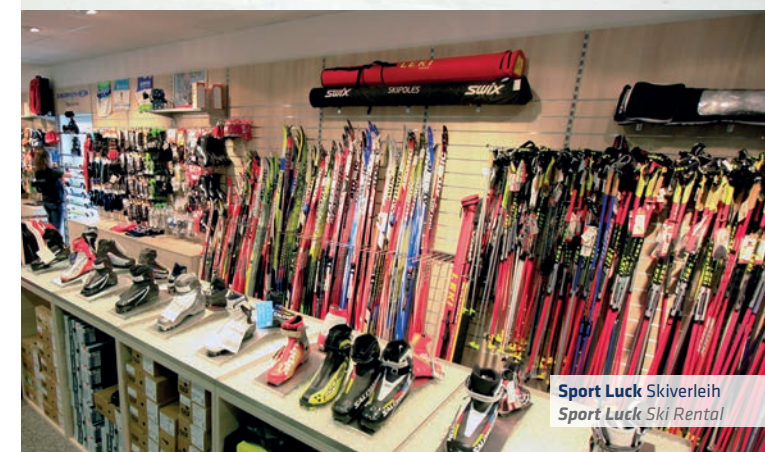

Schießhalle
Shooting Range Hall

Sport Luck Skiverleih
Sport Luck Ski Rental

Skiverleih und Skikurse Ski Rental and Ski Courses

Neben der kompletten Skiausrüstung kann bei **Sport Luck** ein ausgebildeter Skilehrer gebucht werden. Außerdem werden kostenlose Wachskurse angeboten.

In addition to the complete equipment, a ski instructor can be booked as well. Furthermore, free waxing courses are offered.

Skihallenführung Guided Tour

Schauen Sie hinter die Kulissen! In der 45-minütigen Führung erfahren Sie Wissenswertes über Deutschlands erste Skilanglauf- und Biathlonhalle. Anmeldung und Preisauskunft in der Oberhof-Information.

Looking behind the scenes! In the 45-minute guided tour you can find out more about Germany's first cross-country indoor skiing facility. Registration and price information in the Oberhof-Information.

Ihr Event Your Event

Die Skisporthalle zeichnet sich auch als Eventlocation aus. Breitensportwettkämpfe, Geburtstagsfeiern, Produktpräsentationen bis hin zu Firmen- oder Weihnachtsfeiern sind nur einige Möglichkeiten. Weitere Informationen in der Oberhof-Information.

The indoor skiing facility stands out as an event venue. Mass sports competitions, birthday parties and product presentations as well as company or christmas parties are just a few of several options. Further information in the Oberhof-Information.